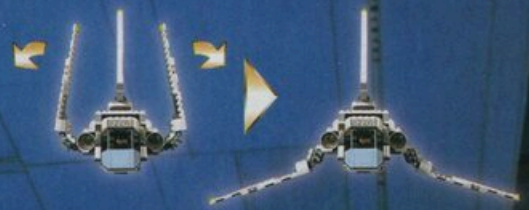

Wings fold up for landing and down for flight.